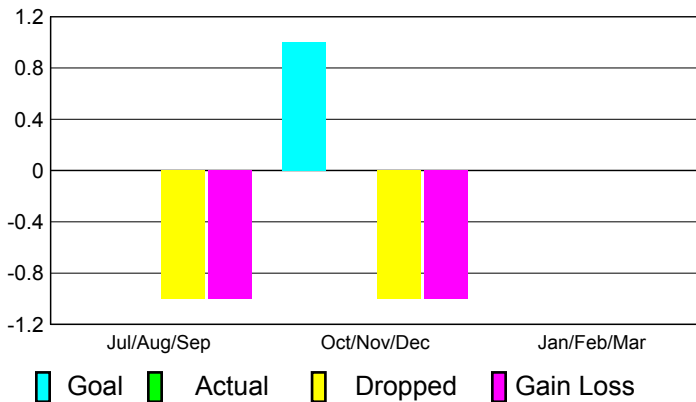

2010-2011 GMT Reports for District (or Undistricted) **District 24 F**

GMT: **STEVEN D SHERER**

Location: **VIRGINIA**

GMT CA: **1**

CLUBS

**Club Results
2010-2011**

**Clubs
2009-2010**

| Month | New Club Goal | Actual New Clubs | Actual Dropped Clubs | Gain/Loss of Clubs | Gain/Loss of Clubs |
|---------------|---------------|------------------|----------------------|--------------------|--------------------|
| Jul/Aug/Sep | 0 | 0 | -1 | -1 | 0 |
| Oct/Nov/Dec | 1 | 0 | -1 | -1 | 0 |
| Jan/Feb/Mar | 0 | 0 | 0 | 0 | 0 |
| Totals | 1 | 0 | -2 | -2 | 0 |

Club Results 2010-2011

Goal, New, Dropped, Gain/Loss

Comparison of Club Gain/Loss

Current Year Compared to the Previous Year

YTD Status Quo Clubs 2010-2011

Status Quo Clubs Compared to Status Quo Members

MEMBERSHIP