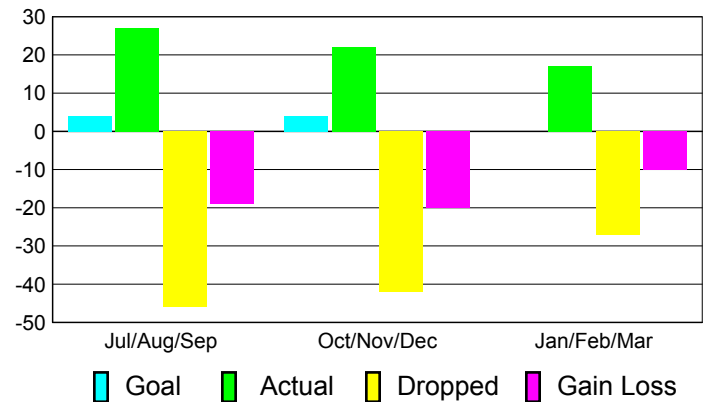

Membership Results 2010-2011

Goal, New, Dropped, Gain/Loss

Comparison of Membership Gain/Loss

Current Year Compared to the Previous Year